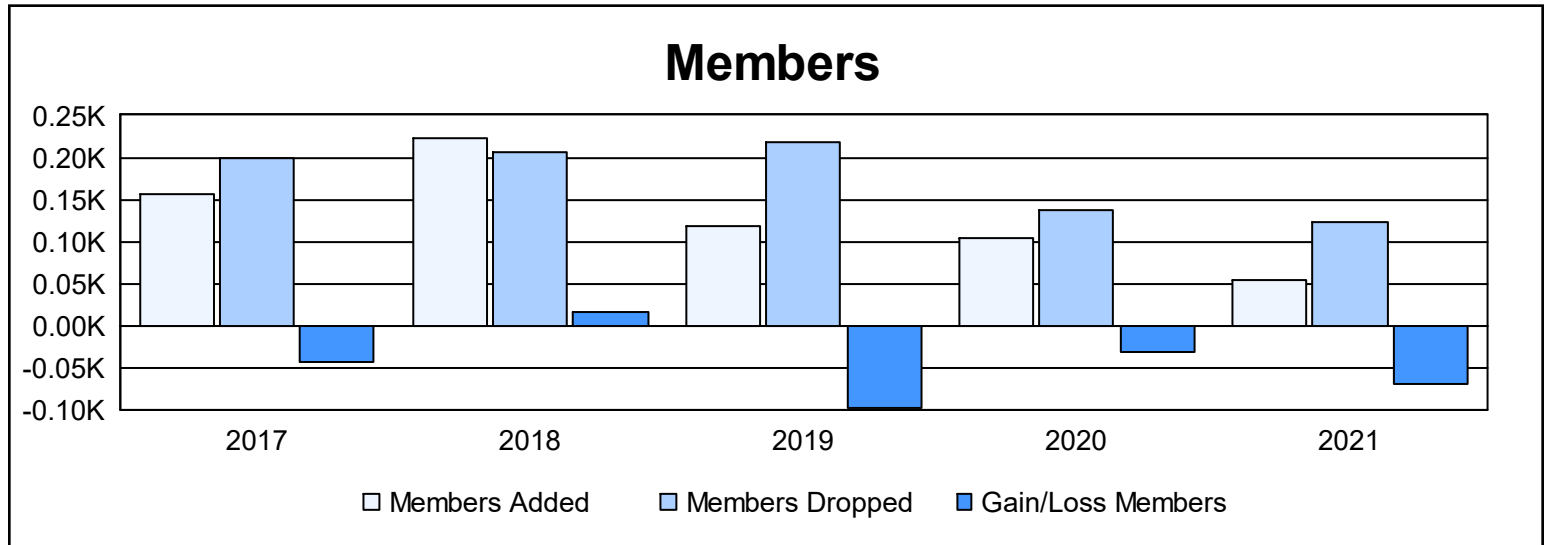

Year	New Clubs	Dropped Clubs	Gain/ Loss Clubs	New Members	Charter Members	Reinstate Members	Transfer Members	Total Member Added	Total Members Dropped	Gain/ Loss Members
2016-2017	2	1	1	96	43	7	9	155	198	-43
2017-2018	1	2	-1	171	25	14	13	223	206	17
2018-2019	0	1	-1	101	1	6	10	118	217	-99
2019-2020	0	1	-1	99	0	3	2	104	136	-32
2020-2021	0	1	-1	47	0	3	4	54	123	-69
<b>Average</b>	<b>1</b>	<b>1</b>	<b>-1</b>	<b>103</b>	<b>14</b>	<b>7</b>	<b>8</b>	<b>131</b>	<b>176</b>	<b>-45</b>

### Membership Composition June 2021 Cumulative