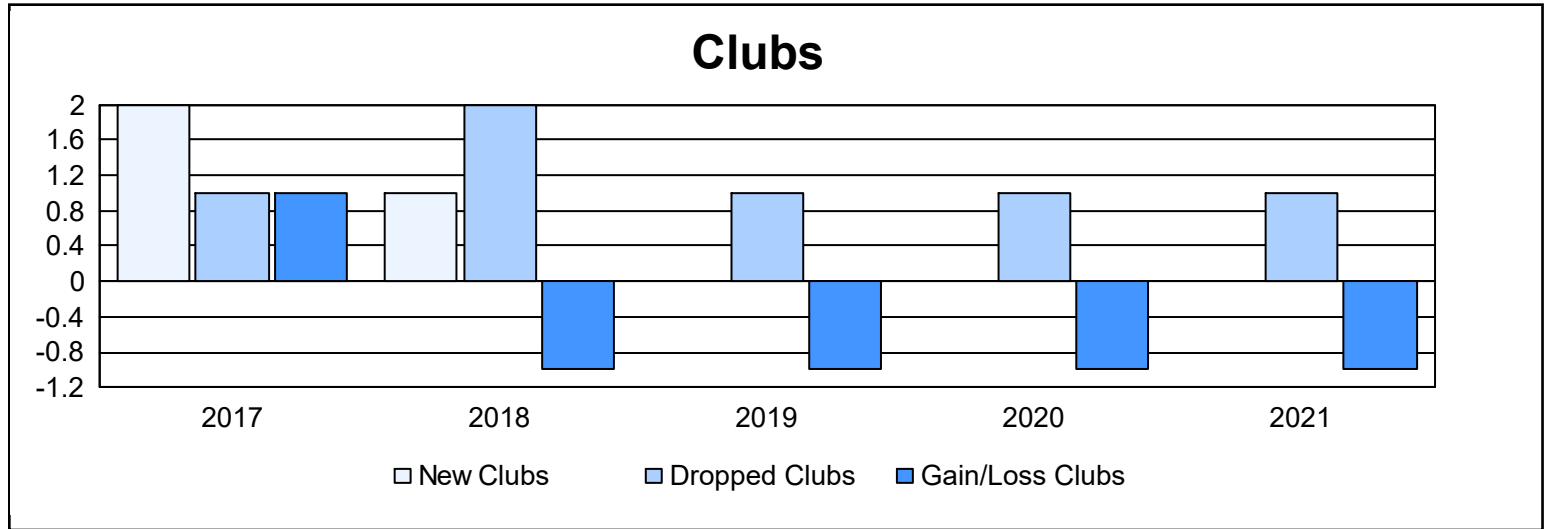

Year	New Clubs	Dropped Clubs	Gain/ Loss Clubs	New Members	Charter Members	Reinstate Members	Transfer Members	Total Member Added	Total Members Dropped	Gain/ Loss Members
2016-2017	2	1	1	96	43	7	9	155	198	-43
2017-2018	1	2	-1	171	25	14	13	223	206	17
2018-2019	0	1	-1	101	1	6	10	118	217	-99
2019-2020	0	1	-1	99	0	3	2	104	136	-32
2020-2021	0	1	-1	47	0	3	4	54	123	-69
<b>Average</b>	<b>1</b>	<b>1</b>	<b>-1</b>	<b>103</b>	<b>14</b>	<b>7</b>	<b>8</b>	<b>131</b>	<b>176</b>	<b>-45</b>

### Membership Composition June 2021 Cumulative