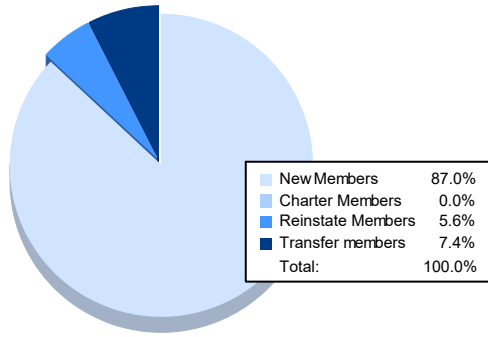

Year	New Clubs	Dropped Clubs	Gain/ Loss Clubs	New Members	Charter Members	Reinstate Members	Transfer Members	Total Member Added	Total Members Dropped	Gain/ Loss Members
2016-2017	2	1	1	96	43	7	9	155	198	-43
2017-2018	1	2	-1	171	25	14	13	223	206	17
2018-2019	0	1	-1	101	1	6	10	118	217	-99
2019-2020	0	1	-1	99	0	3	2	104	136	-32
2020-2021	0	1	-1	47	0	3	4	54	123	-69
<b>Average</b>	<b>1</b>	<b>1</b>	<b>-1</b>	<b>103</b>	<b>14</b>	<b>7</b>	<b>8</b>	<b>131</b>	<b>176</b>	<b>-45</b>

### Membership Composition June 2021 Cumulative